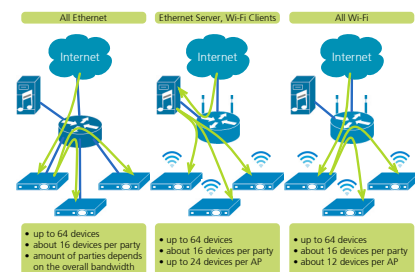

StreamMultiRoom

Silicon Independent Framework, Stereo & Multichannel Audio Sync

StreamUnlimited's silicon platform independent multi-room audio framework enables the distribution of any audio content in realtime via any IP based network (Wi-Fi, Ethernet, etc.). Devices can act as source and/or receiver and can be organized into zones/stereo speaker pairs or single speakers. The audio synchronization accuracy between the receivers is lower than $2\mu\text{s}$ and the default audio quality matches mp3@256kbps (16Bit/48kHz) - although the architecture allows the use of different audio distribution formats to fulfill any quality criteria.

Platform support

- Linux
- ARM Cortex-A7/A8/A9, MIPS
- Texas Instruments, Freescale/NXP, Broadcom, Marvell, Qualcomm and others

Features

- Audio synchronization accuracy: $< 2\mu\text{s}$ (with TI WiLink8 or by adding optimizations for the Wi-Fi solution in use)
- Graceful degradation of audio in case of unrecoverable errors
- Audio from any source can be distributed
- Automatic discovery of receivers and sources
- User interface for pairing of devices
- Compensation of latencies introduced by device specific processing units
- Portable onto other hardware platforms
- Wi-Fi meshing support with TI WiLink8
- In-Room: low latency Lip-Sync, lossless link in cooperation with Summit/WISA

Typical use cases and performance

As the multiroom framework separates the network topology from the audio distribution, the network performance itself will define the limiting values. If the end system can rely on proprietary Wi-Fi network equipment or reduced audio quality is used, the below mentioned figures can be boosted. Shown performance figures are for 11n standard networking infrastructure devices.