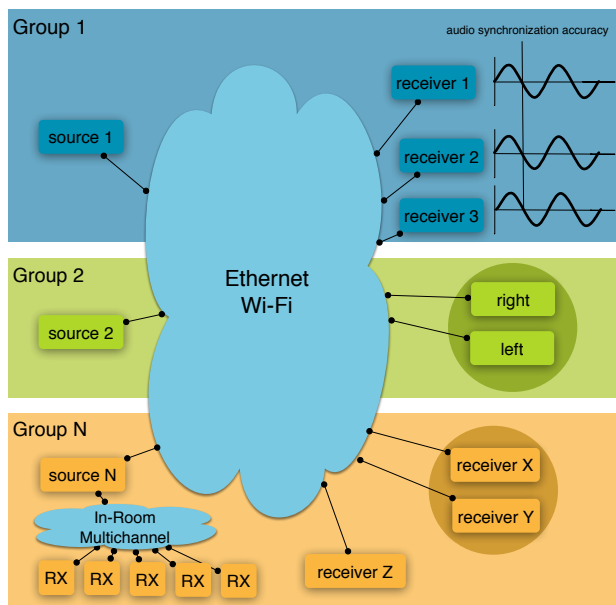

StreamMultiRoom

Silicon Independent Framework, Stereo & Multichannel Audio Sync

StreamUnlimited's silicon platform independent multi-room audio framework enables the distribution of any audio content in realtime via any IP based network (Wi-Fi, Ethernet, etc.). Devices can act as source and/or receiver and can be organized into zones/stereo speaker pairs or single speakers. The audio synchronization accuracy between the receivers is lower than $2\mu\text{s}$ and the default audio quality matches mp3@256kbps (16Bit/48kHz) - although the architecture allows the use of different audio distribution formats to fulfill any quality criteria.

Platform support

- Linux
- ARM Cortex-A7/A8/A9, MIPS
- Texas Instruments, Freescale/NXP, Broadcom, Marvell, Qualcomm and others

Features

- Audio synchronization accuracy: $< 2\mu\text{s}$ (with TI WiLink8 or by adding optimizations for the Wi-Fi solution in use)
- Graceful degradation of audio in case of unrecoverable errors
- Audio from any source can be distributed
- Automatic discovery of receivers and sources
- User interface for pairing of devices
- Compensation of latencies introduced by device specific processing units
- Portable onto other hardware platforms
- Wi-Fi meshing support with TI WiLink8
- In-Room: low latency Lip-Sync, lossless link in cooperation with Summit/WISA

Typical use cases and performance

As the multiroom framework separates the network topology from the audio distribution, the network performance itself will define the limiting values. If the end system can rely on proprietary Wi-Fi network equipment or reduced audio quality is used, the below mentioned figures can be boosted. Shown performance figures are for 11n standard networking infrastructure devices.