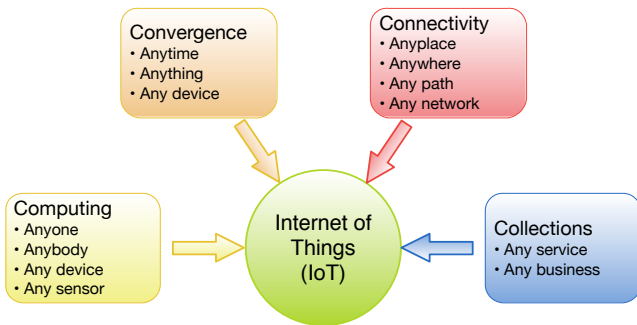

StreamUnlimited

A Specialist for IoT/Internet of Things

Company

StreamUnlimited is a 60 people Engineering House in the heart of Europe, focused on embedded connectivity since more than 10 years.

Our team is already working on wired and wireless technologies since long before the buzzword IoT showed up.

We are the glue for IoT: We connect your Things to the Internet.

IoT Design Activities

- Design In support
- Hardware electronics development
- Module and product development
- Software development
- System architecture
- Demonstrators and prototypes
- App development
- Test & release of connected products
- EMC services
- Industrialization & life cycle management

We provide complete engineering services, from idea to mass production.

Typical Fields of IoT Applications

- Home Control
 - Smart lighting
 - Climate control
 - Remotely controlled appliances
 - New consumer devices
- Industrial
 - M2M (diagnosis & asset control)
 - Wireless sensors
- Traffic Control
- Automotive
 - Vehicle diagnosis
- Logistics
- Healthcare & patient surveillance
- Agriculture