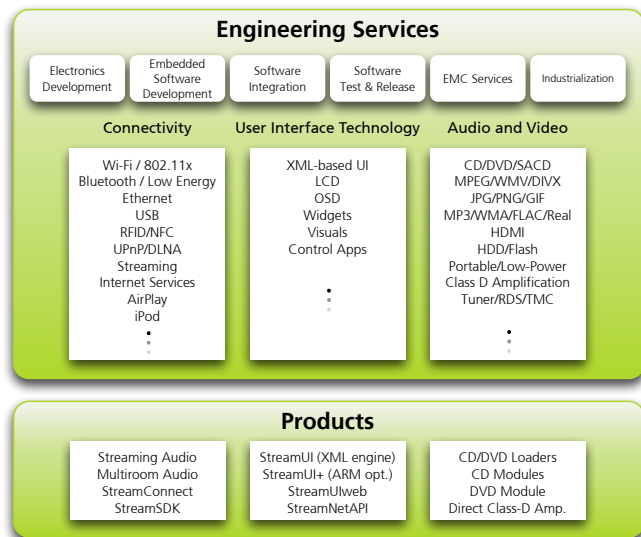

StreamUnlimited

TI Design House Partner

Company

StreamUnlimited is an integrated embedded engineering house focusing on innovative and quality products. We have high level competences in Connectivity and User Interface Technology, powered by a strong background in Audio and Video. We provide development and integration services to our customers. StreamUnlimited also offers a range of fully featured products.

Time to Market

StreamUnlimited offers its customers a TTM advantage by:

- Integrated development: Architecture, HW, SW EMC, Test & Release, Industrialization
- Flexibility: Agile development methods, allowing to start with a draft specification, but with a fixed deadline
- Partner network: Excellent relations to all major IC suppliers, software partners, technology providers and industry

From idea to mass-production

We provide complete engineering services, from idea to mass-production:

- Reference and application designs
- System architecture
- Module & Product development
- Demonstrators & Prototypes
- Test & Release of connected products
- EMC Services
- Industrialization & Life cycle management
- Consultancy