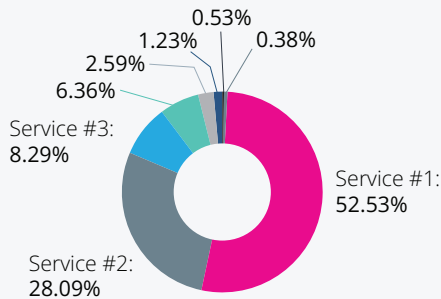

*data is for example purposes only

Gain insight into your customer usage across their connected devices - such as playback time, services used and diagnostic informations.

Potential Applications

- ▶ Identify usage patterns and adjust your marketing strategy accordingly
- ▶ Monitor device performance and make improvements to enhance user experience
- ▶ Discover which features are most popular among your users and prioritize development accordingly
- ▶ Visibility of preferred end-user music service enables refinement of specification
- ▶ Playback time shows real-time usage and device value
- ▶ Diagnostics - issue identification and reporting for technical analysis and feedback
- ▶ Track overall usage data across our portfolio of connected devices

Key Points

- ▶ StreamAnalytics offers detailed usage analysis, including preferred music services, operating issues, and diagnostics extension.
- ▶ Know how many devices are connected and how they're being used in the field.
- ▶ Automatically generated reports are fully customizable to fit your needs.
- ▶ StreamAnalytics data can be easily integrated into third-party analytic engines for deeper insights.