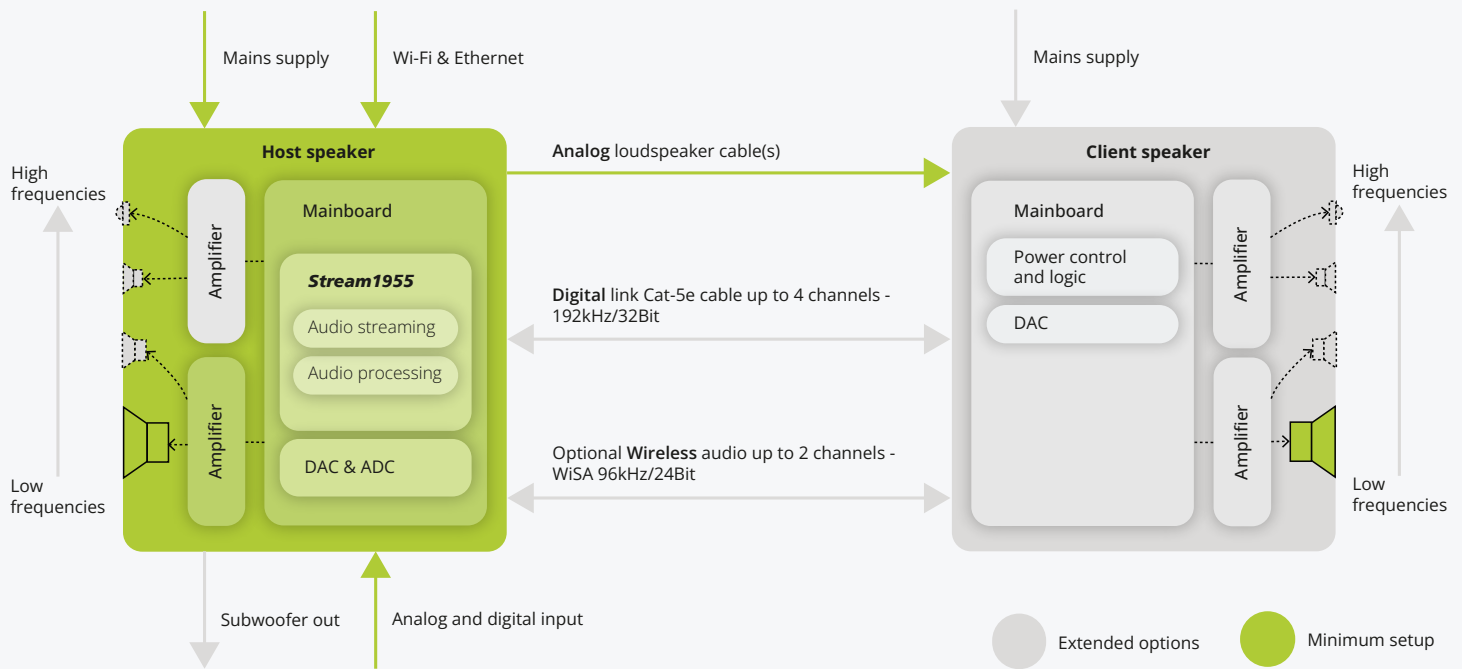

Measurement

J-Test (optical input, 2x 8W output using 2x 125W amplifier)
Sinewave 2kHz at -12dBFS with sinewave 250Hz at -112dBFS.

StreamUnlimited, founded in 2005, is a supplier of software solutions and hardware modules for connected audio and IoT products, with over 120 employees at office locations in Vienna, Bratislava, Shenzhen, Osaka and San Francisco. As the de facto global system integrator offering its own IP and engineering services, StreamUnlimited development partnerships include all major semiconductor companies and technology providers in the consumer electronics and IoT channel. StreamUnlimited works with a global cross-section of high-end audio, CEDIA-channel, premium and mainstream consumer electronics and smart home manufacturers.