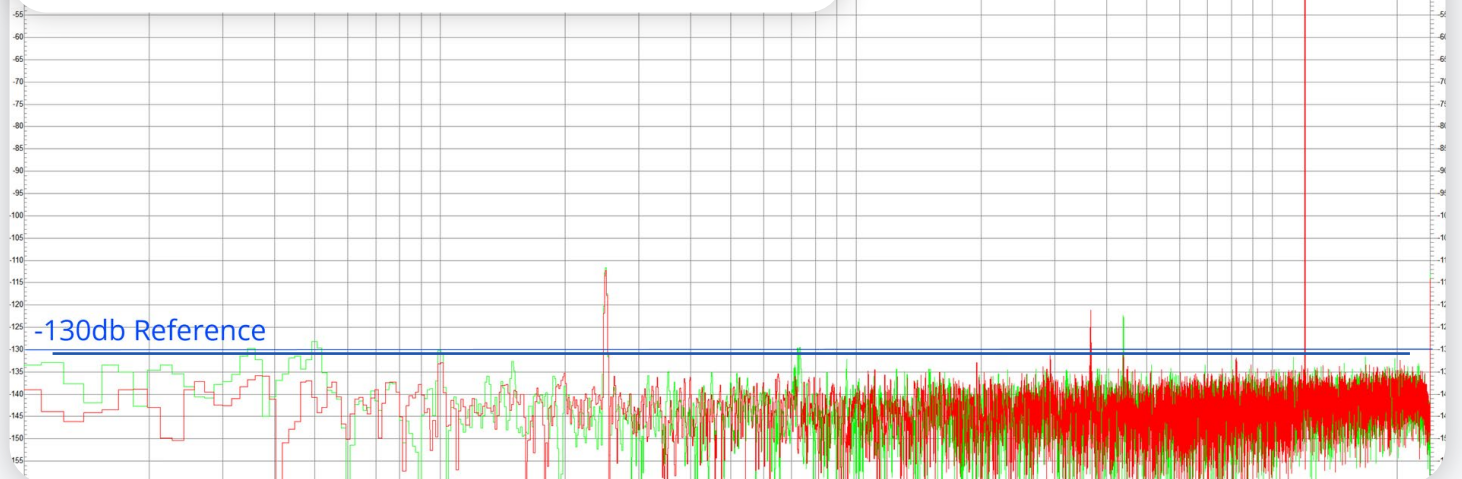

### Pre-Certifications

AirPlay Audio, Spotify Connect, Roon, TIDAL Connect, Bluetooth, WiFi, Roon, FCC, CE, RED

**Size is 120 x 157 x 225mm.**

### Measurement

J-Test (optical input, 2x 8W output using 2x 125W amplifier)  
Sinewave 2kHz at -12dBFS with sinewave 250Hz at -112dBFS.

**StreamUnlimited**, founded in 2005, is a supplier of software solutions and hardware modules for connected audio and IoT products, with over 120 employees at office locations in Vienna, Bratislava, Shenzhen, Osaka and San Francisco. As the de facto global system integrator offering its own IP and engineering services, StreamUnlimited development partnerships include all major semiconductor companies and technology providers in the consumer electronics and IoT channel. StreamUnlimited works with a global cross-section of high-end audio, CEDIA-channel, premium and mainstream consumer electronics and smart home manufacturers.