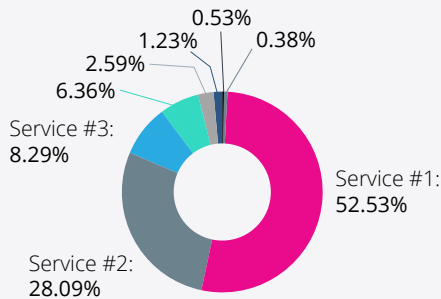

*data is for example purposes only

Gain insight into your customer usage across their connected devices - such as playback time, services used and diagnostic informations.

Potential Applications

- ▶ Identify usage patterns and adjust your marketing strategy accordingly
- ▶ Monitor device performance and make improvements to enhance user experience
- ▶ Discover which features are most popular among your users and prioritize development accordingly
- ▶ Visibility of preferred end-user music service enables refinement of specification
- ▶ Playback time shows real-time usage and device value
- ▶ Diagnostics - issue identification and reporting for technical analysis and feedback
- ▶ Track overall usage data across our portfolio of connected devices

Key Points

- ▶ StreamAnalytics offers detailed usage analysis, including preferred music services, operating issues, and diagnostics extension.
- ▶ Know how many devices are connected and how they're being used in the field.
- ▶ Automatically generated reports are fully customizable to fit your needs.
- ▶ StreamAnalytics data can be easily integrated into third-party analytic engines for deeper insights.