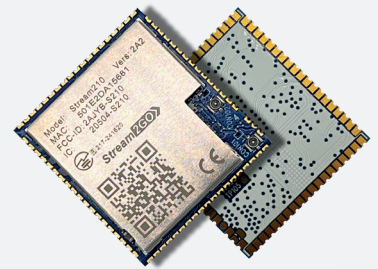

Audio Software & Hardware Solutions, predefined and built for cost optimized, fast time to market.

Stream2Go Cast Features

AirPlay Audio

Google Cast

Spotify Connect

TIDAL Connect

UPnP DMR

Potential Applications