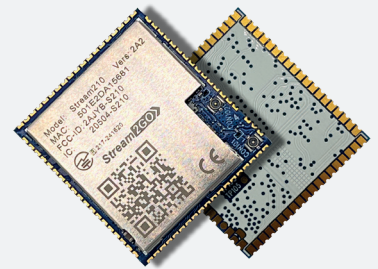

Audio Software & Hardware Solutions, predefined and built for cost optimized, fast time to market.

Stream2Go Music Features

AirPlay Audio

Spotify Connect

TIDAL Connect

Qobuz Connect

Amazon Music

Airable Music Services,
Radio & Podcasts

DAB+ / FM

Potential Applications

- Streaming audio receivers
- Smart speakers
- Wireless speakers
- Music streamers
- Digital radios
- Home automation products
- Wi-Fi headphones
- IoT connectivity devices
- Industrial applications

Hardware and Core Features

- Stream210 module
- LE Audio
- Bluetooth
- Wi-Fi
- Setup App
- OTA updates

StreamUnlimited, founded in 2005, is a supplier of software solutions and hardware modules for connected audio and IoT products, with over 120 employees at office locations in Vienna, Bratislava, Shenzhen, Osaka and San Francisco. As the de facto global system integrator offering its own IP and engineering services, StreamUnlimited development partnerships include all major semiconductor companies and technology providers in the consumer electronics and IoT channel. StreamUnlimited works with a global cross-section of high-end audio, CEDIA-channel, premium and mainstream consumer electronics and smart home manufacturers.

StreamUnlimited Engineering GmbH
Gutheil-Schoder-Gasse 10, 1100 Vienna, Austria
E-mail: sales@streamunlimited.com
Website: www.StreamUnlimited.com

Copyright StreamUnlimited. All rights reserved. Reproduction in whole or in part is prohibited without the prior consent of the copyright owner. The information presented in this document does not form part of any quotation or contract, and is believed to be accurate but may be changed without notice. No liability will be accepted by the publisher for any consequence of its use. All trademarks included herein are the property of their respective owners.