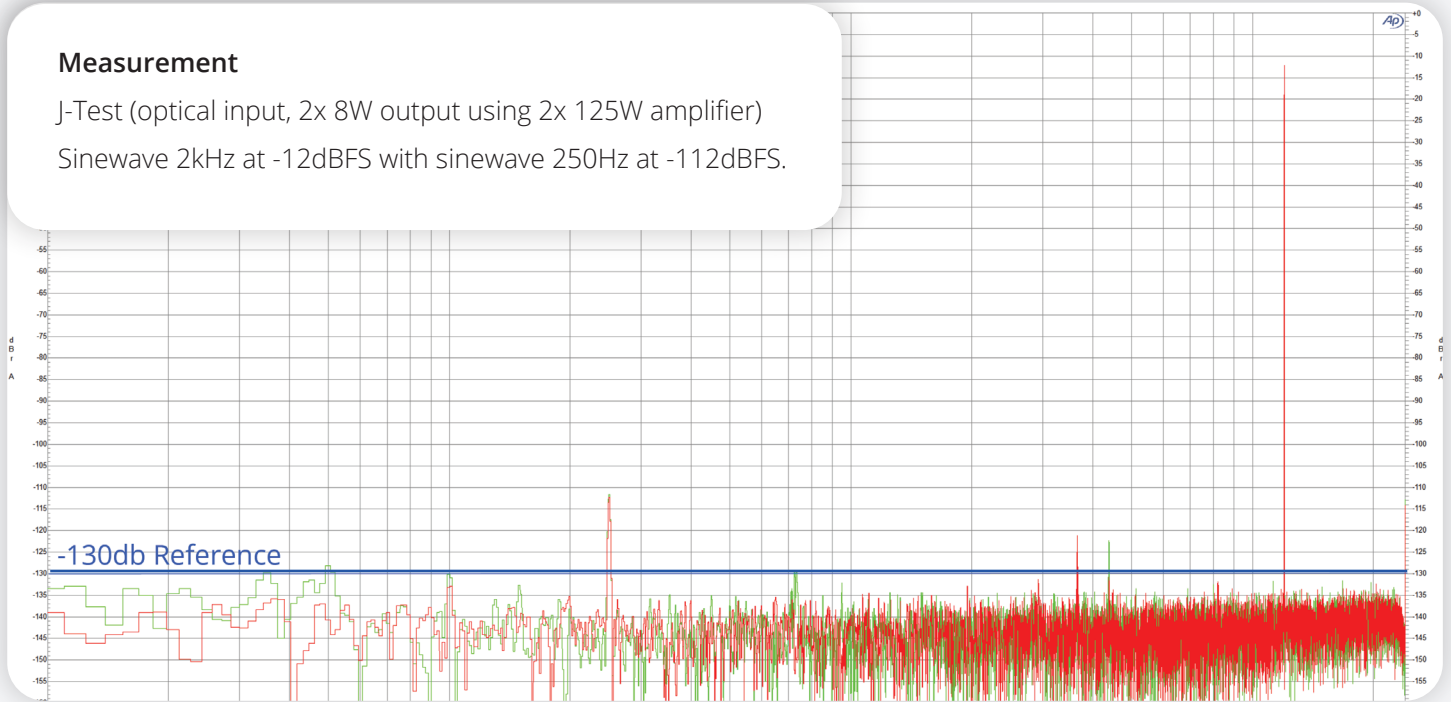

Pre-Certifications

- ▶ AirPlay Audio, Spotify Connect, Roon, TIDAL Connect, Bluetooth, Wi-Fi, FCC, CE, RED

Size is 120 × 157 × 225 mm

Measurement

J-Test (optical input, 2x 8W output using 2x 125W amplifier)
Sinewave 2kHz at -12dBFS with sinewave 250Hz at -112dBFS.