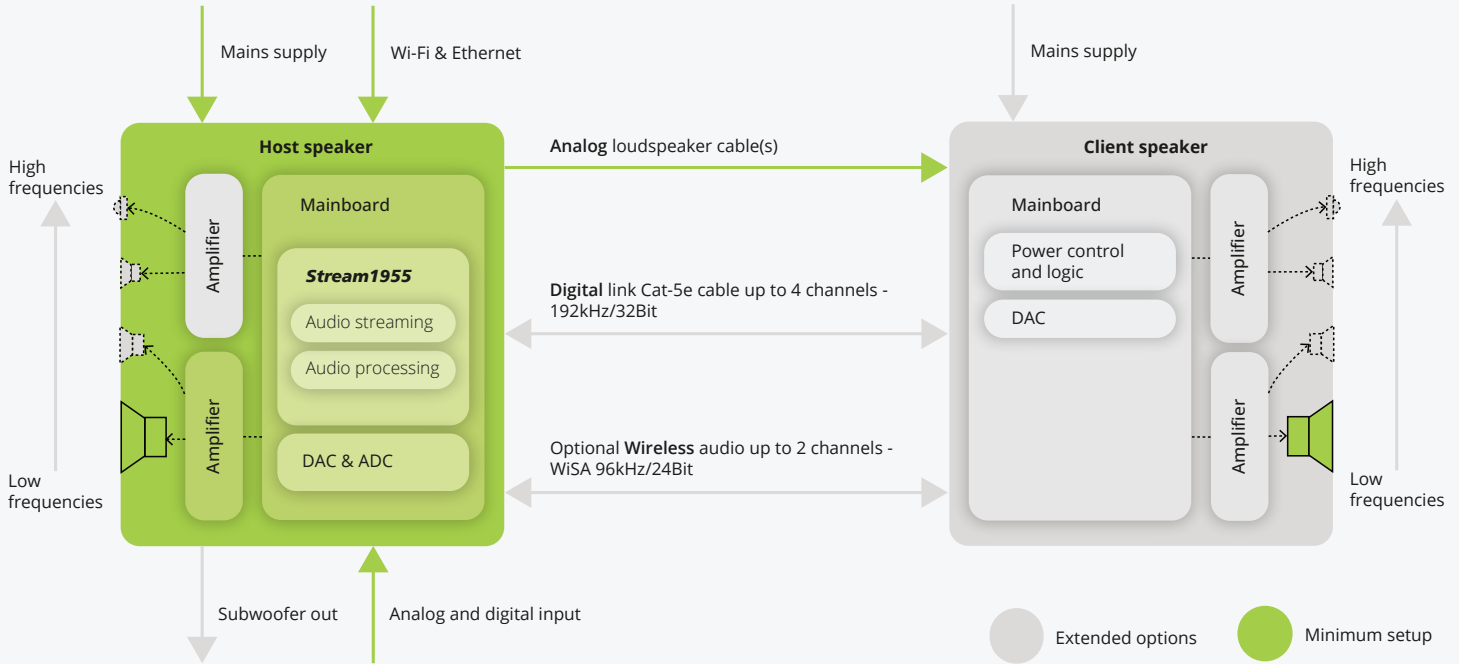

The **StreamAmp** module is a premium solution for active stereo streaming speakers and amplifiers, delivering outstanding sound. StreamUnlimited, in partnership with Hypex, integrates state-of-the-art amplification, streaming, and audio processing into one package, utilizing NCORE Class-D technology for exceptionally low distortion, making it ideal for high-end audio.

Multiple User Interfaces

- ▶ iOS & Android app, Remote Control, Web UI
- ▶ Capacitive control panel with LED level meter and 5 programmable buttons

Media & Music Streaming

- ▶ AirPlay Audio, Roon, Spotify Connect, TIDAL Connect, Airable Internet Radio

Technology Partners

- ▶ Illusonic (crossovers & loudspeakers compensation)

Additional Features

- ▶ Dirac Room Correction
- ▶ Dante Rx/Tx on host speaker
- ▶ Phono input, USB audio input, Amazon Music Unlimited integration, and more.

Pre-Certifications

- ▶ AirPlay Audio, Spotify Connect, Roon, TIDAL Connect, Bluetooth, Wi-Fi, FCC, CE, RED

Size is 120 × 157 × 225 mm

Measurement

J-Test (optical input, 2x 8W output using 2x 125W amplifier)
Sinewave 2kHz at -12dBFS with sinewave 250Hz at -112dBFS.